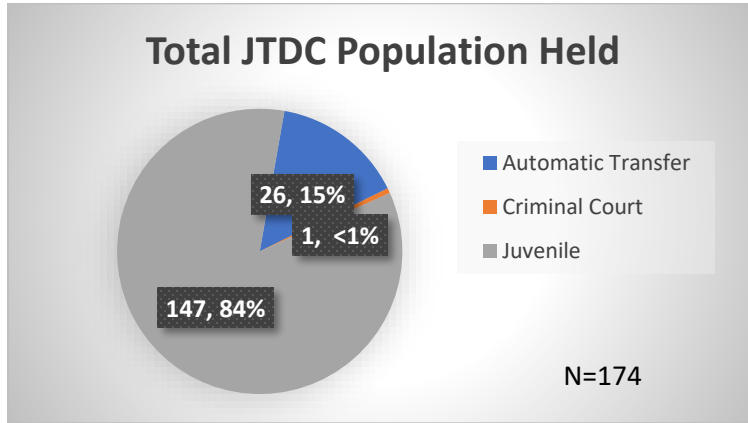

Daily Data Dashboard – January 25, 2024

Demographics for JTDC Population

Thursday Morning Midnight Count

Total # of probation Involved youth¹: 1,324

¹ Probation Active: Any youth who is pending sentencing with an active social history, has been formally placed on probation or supervision with Cook County Juvenile Probation on the date of the report.

*Age, Gender and Race for Criminal Court population (N=1) is not represented in this report.

Daily Data Dashboard – January 25, 2024
Demographics for JTDC Population
Thursday Morning Midnight Count