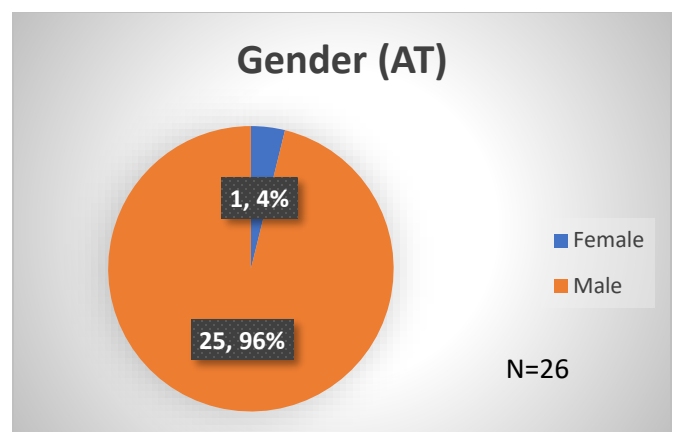

Daily Data Dashboard – January 25, 2024

Demographics for JTDC Population

Thursday Morning Midnight Count

Total # of probation Involved youth¹: 1,324

¹ Probation Active: Any youth who is pending sentencing with an active social history, has been formally placed on probation or supervision with Cook County Juvenile Probation on the date of the report.

*Age, Gender and Race for Criminal Court population (N=1) is not represented in this report.

Daily Data Dashboard – January 25, 2024
Demographics for JTDC Population
Thursday Morning Midnight Count