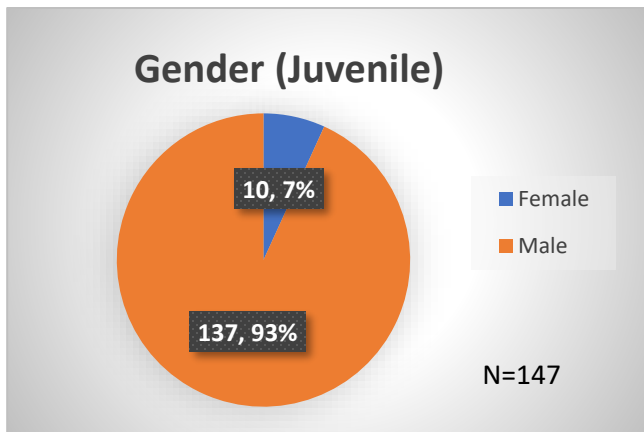

Daily Data Dashboard – January 25, 2024

Demographics for JTDC Population

Thursday Morning Midnight Count

Total # of probation Involved youth¹: 1,324

¹ Probation Active: Any youth who is pending sentencing with an active social history, has been formally placed on probation or supervision with Cook County Juvenile Probation on the date of the report.

*Age, Gender and Race for Criminal Court population (N=1) is not represented in this report.

Daily Data Dashboard – January 25, 2024
Demographics for JTDC Population
Thursday Morning Midnight Count