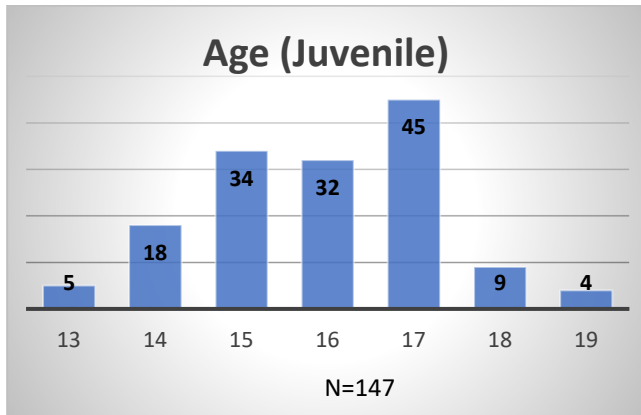

Daily Data Dashboard – January 25, 2024

Demographics for JTDC Population

Thursday Morning Midnight Count

Total # of probation Involved youth¹: 1,324

¹ Probation Active: Any youth who is pending sentencing with an active social history, has been formally placed on probation or supervision with Cook County Juvenile Probation on the date of the report.

*Age, Gender and Race for Criminal Court population (N=1) is not represented in this report.

Daily Data Dashboard – January 25, 2024
Demographics for JTDC Population
Thursday Morning Midnight Count