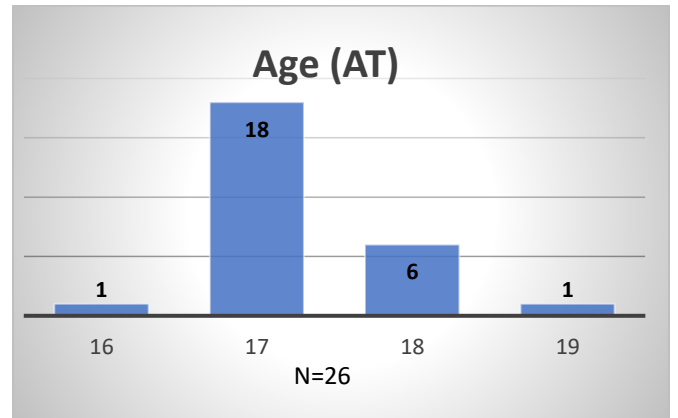

Daily Data Dashboard – January 25, 2024

Demographics for JTDC Population

Thursday Morning Midnight Count

Total # of probation Involved youth¹: 1,324

¹ Probation Active: Any youth who is pending sentencing with an active social history, has been formally placed on probation or supervision with Cook County Juvenile Probation on the date of the report.

*Age, Gender and Race for Criminal Court population (N=1) is not represented in this report.

Daily Data Dashboard – January 25, 2024
Demographics for JTDC Population
Thursday Morning Midnight Count